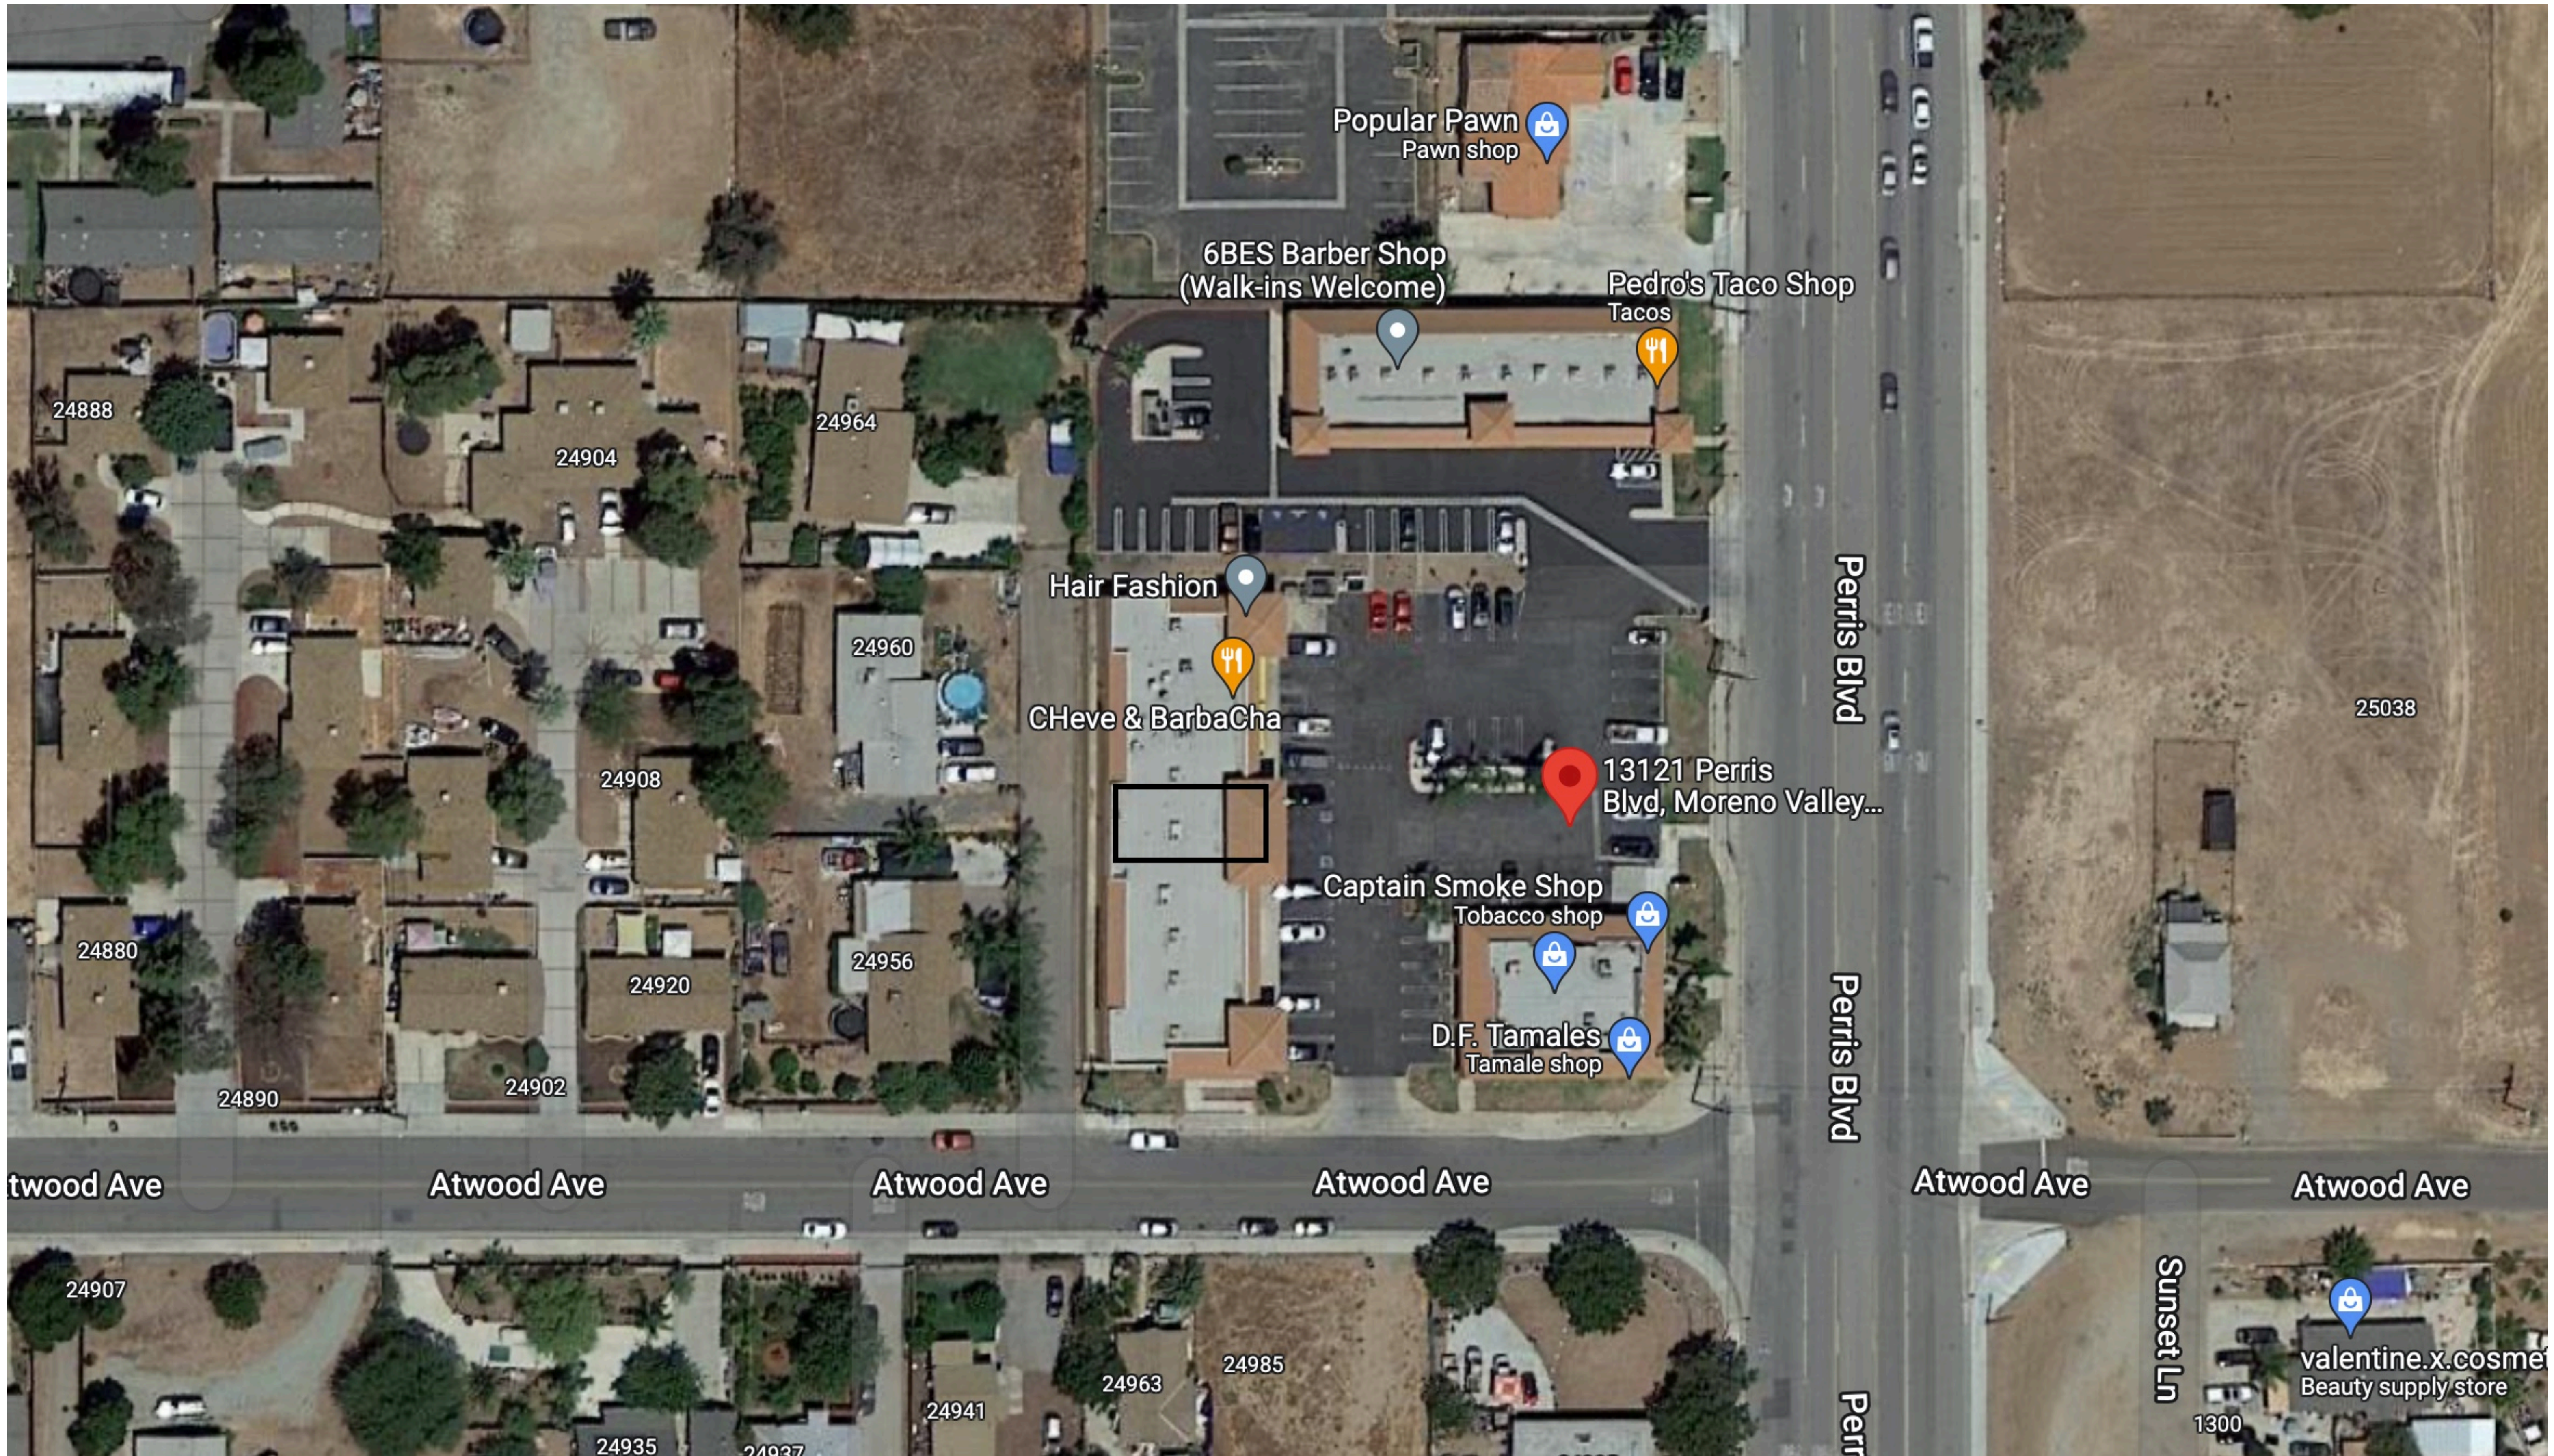

Revisions

#	Description	Date

--	--	--

--	--	--

--	--	--

Floor Plan

CAPTAIN SMOKE SHOP

13121 Pennis Blvd. Unit 105
APN#482050038

DATE	26 MAY 2022
SCALE	
DRAWN	
JOB	
FILE	

SHEET

01

© 2022 Google

© 2022 Google

© 2022 Google

Popular Pawn
Pawn shop

6BES Barber Shop
(Walk-ins Welcome)

Pedro's Taco Shop
Tacos

Hair Fashion

CHeve & BarbaCha

13121 Perris
Blvd, Moreno Valley...

Captain Smoke Shop
Tobacco shop

D.F. Tamales
Tamale shop

valentine.x.cosme
Beauty supply store

Atwood Ave

Atwood Ave

Atwood Ave

Atwood Ave

Atwood Ave

Atwood Ave

Perris Blvd

Perris Blvd

Perris Blvd